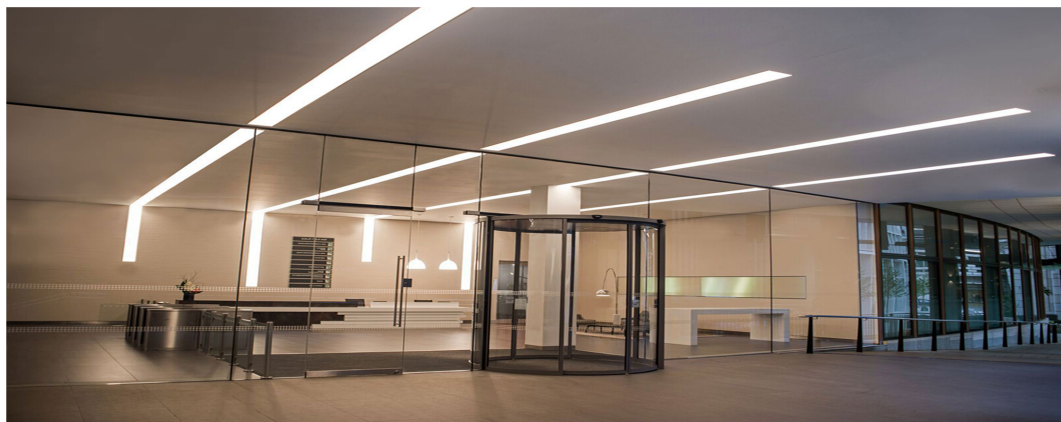

Standard Length: 3 meter