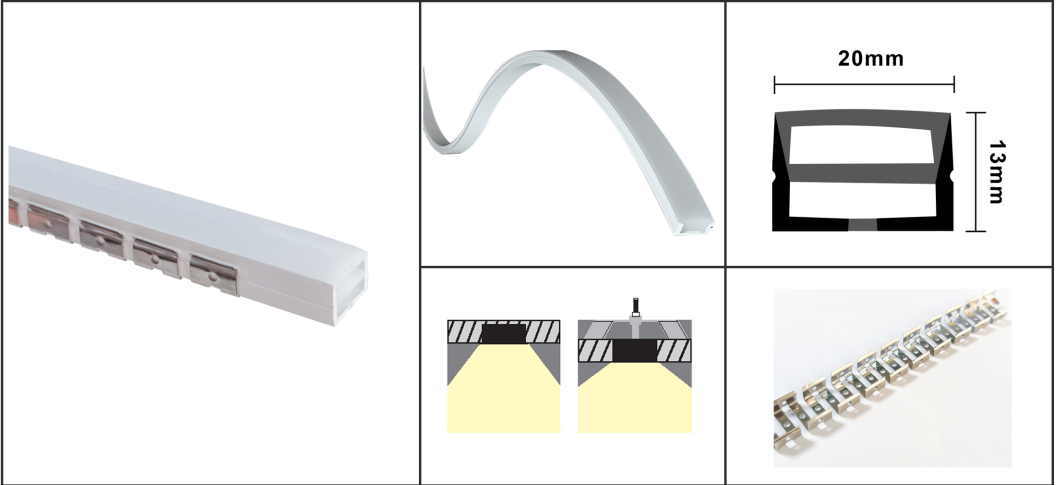

LED Linear Pendant lighting use suspension wires to hang from the ceiling, and are most suited to rooms with generous ceiling height. These are also ideal for creating stunning accent lighting. Surface Mounted LED Linear lights are mounted on to the surface of the and are suited to situations where pendant lights could be too low due to ceiling height, Recessed LED linear are recessed into a surface, be it a ceiling, wall or . This offers clean, uninterrupted lines.

Item no: DS-AL863

Standard Length: 3 meter

Item no: DS-AL865

Standard Length: 3 meter

Item no: DS-AL864

Standard Length: 3 meter

Item no: DS-LPL875

FLEXIBLE LINEAR LIGHT

Standard Length: 3 meter

Item no: DS-LPL876

FLEXIBLE LINEAR LIGHT

Standard Length: 3 meter

Item no: DS-LPL877

FLEXIBLE LINEAR LIGHT

Standard Length: 3 meter