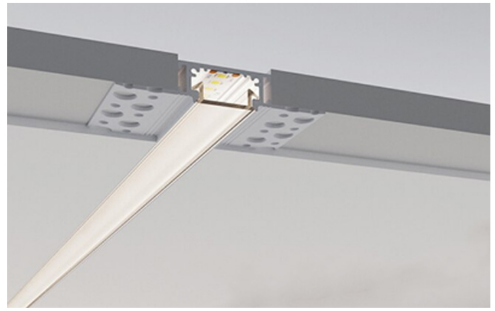

LED Linear Pendant lighting use suspension wires to hang from the ceiling, and are most suited to rooms with generous ceiling height. These are also ideal for creating stunning accent lighting. Surface Mounted LED Linear lights are mounted on to the surface of the and are suited to situations where pendant lights could be too low due to ceiling height, Recessed LED linear are recessed into a surface, be it a ceiling, wall or . This offers clean, uninterrupted lines.

Item no: DS-L885

Item no: DS-L888

Item no: DS-L901

Standard Length: 3 meter

Item no: DS-L902

Standard Length: 3 meter

Item no: DS-L903

Standard Length: 3 meter