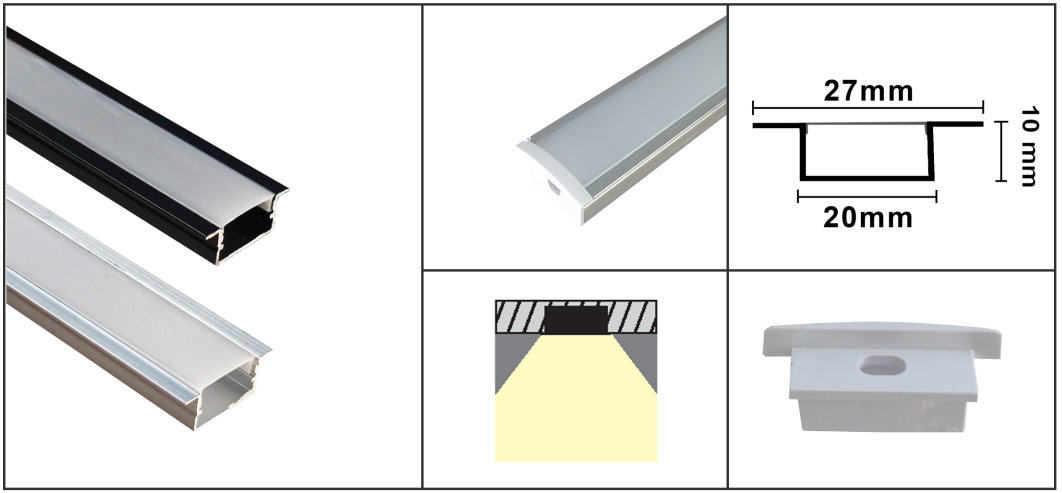

LED Linear Pendant lighting use suspension wires to hang from the ceiling, and are most suited to rooms with generous ceiling height. These are also ideal for creating stunning accent lighting. Surface Mounted LED Linear lights are mounted on to the surface of the and are suited to situations where pendant lights could be too low due to ceiling height, Recessed LED linear are recessed into a surface, be it a ceiling, wall or . This offers clean, uninterrupted lines.

Standard Length: 3 meter

Item no: DS-L863

Standard Length: 3 meter

Item no: DS-L859

Standard Length: 3 meter

Item no: DS-L866

Standard Length: 3 meter

Item no: DS-L870