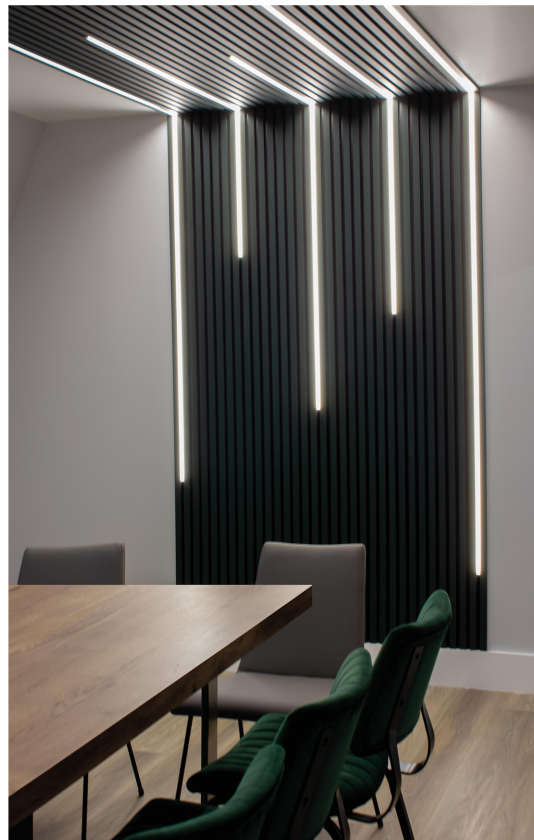

Standard Length: 3 meter