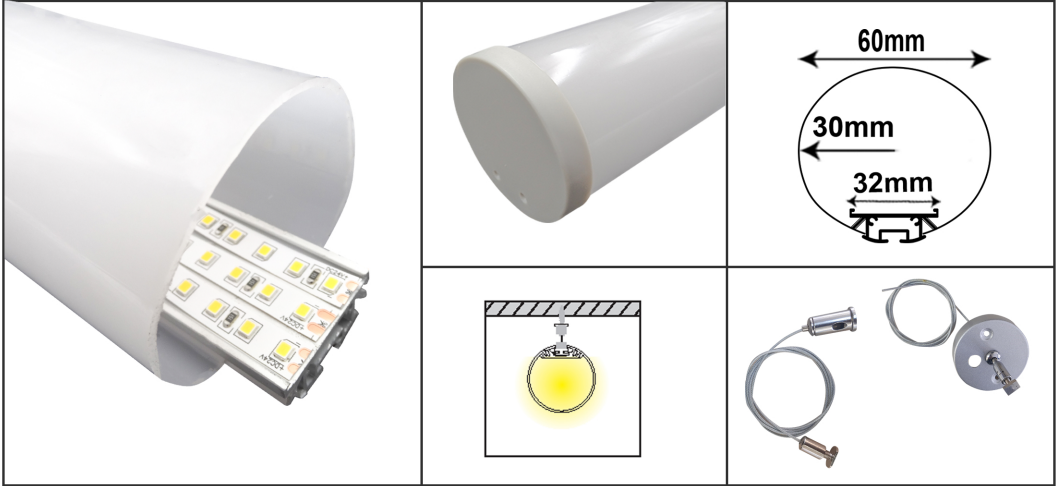

LED Linear Pendant lighting use suspension wires to hang from the ceiling, and are most suited to rooms with generous ceiling height. These are also ideal for creating stunning accent lighting. Surface Mounted LED Linear lights are mounted on to the surface of the and are suited to situations where pendant lights could be too low due to ceiling height, Recessed LED linear are recessed into a surface, be it a ceiling, wall or . This offers clean, uninterrupted lines.

Standard Length: 3 meter

Item no: DS-LPL866R

Standard Length: 3 meter

Item no: DS-LPL812

Standard Length: 3 meter

Item no: DS-L806R

Standard Length: 6-3 meter

Item no: DS-L889