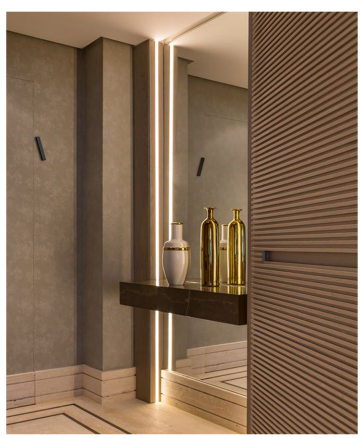

Standard Length: 3 meter