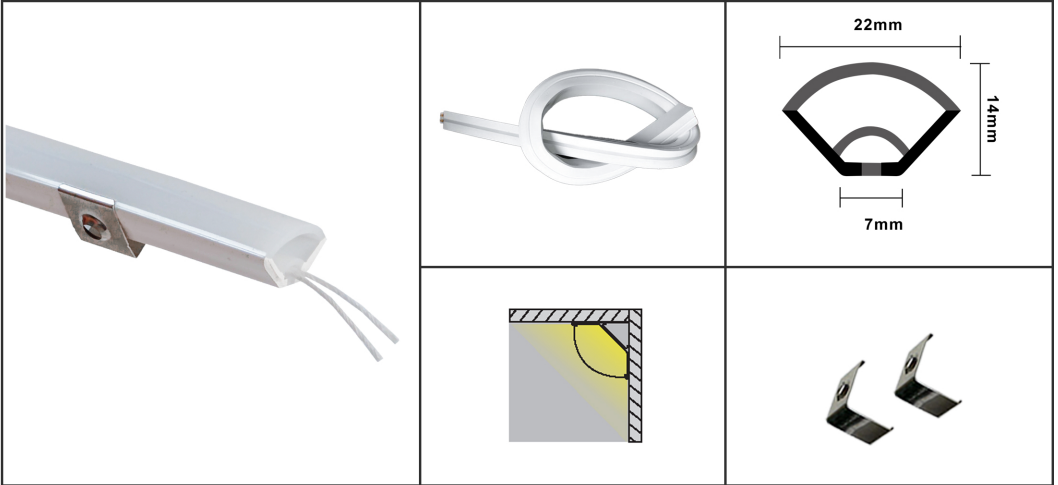

LED Linear Pendant lighting use suspension wires to hang from the ceiling, and are most suited to rooms with generous ceiling height. These are also ideal for creating stunning accent lighting. Surface Mounted LED Linear lights are mounted on to the surface of the and are suited to situations where pendant lights could be too low due to ceiling height, Recessed LED linear are recessed into a surface, be it a ceiling, wall or . This offers clean, uninterrupted lines.

Item no: DS-AL863

Standard Length: 3 meter

Item no: DS-AL865

Standard Length: 3 meter

Item no: DS-AL864

Standard Length: 3 meter

Item no: DS-LPL875

FLEXIBLE LINEAR LIGHT

Standard Length: 3 meter

Item no: DS-LPL876

FLEXIBLE LINEAR LIGHT

Standard Length: 3 meter

Item no: DS-LPL877

FLEXIBLE LINEAR LIGHT

Standard Length: 3 meter