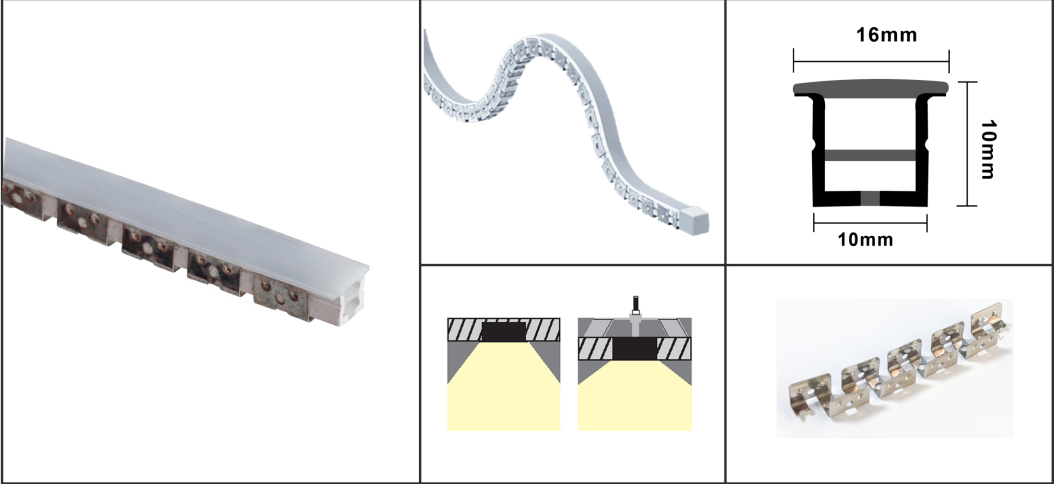

LED Linear Pendant lighting use suspension wires to hang from the ceiling, and are most suited to rooms with generous ceiling height. These are also ideal for creating stunning accent lighting. Surface Mounted LED Linear lights are mounted on to the surface of the and are suited to situations where pendant lights could be too low due to ceiling height, Recessed LED linear are recessed into a surface, be it a ceiling, wall or . This offers clean, uninterrupted lines.

Item no: DS-AL863

Standard Length: 3 meter

Item no: DS-AL865

Standard Length: 3 meter

Item no: DS-AL864

Standard Length: 3 meter

Item no: DS-LPL875

FLEXIBLE LINEAR LIGHT

Standard Length: 3 meter

Item no: DS-LPL876

FLEXIBLE LINEAR LIGHT

Standard Length: 3 meter

Item no: DS-LPL877

FLEXIBLE LINEAR LIGHT

Standard Length: 3 meter