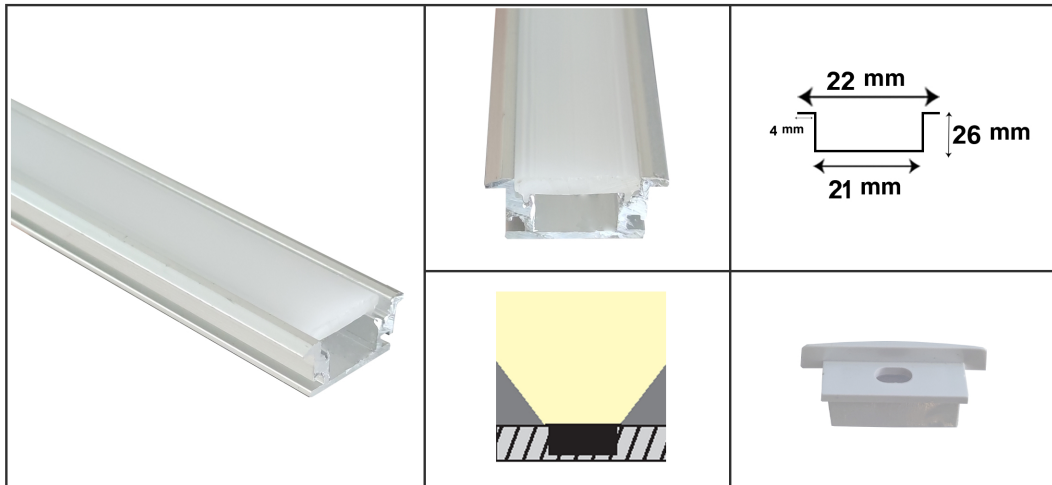

Item no: DS-L935