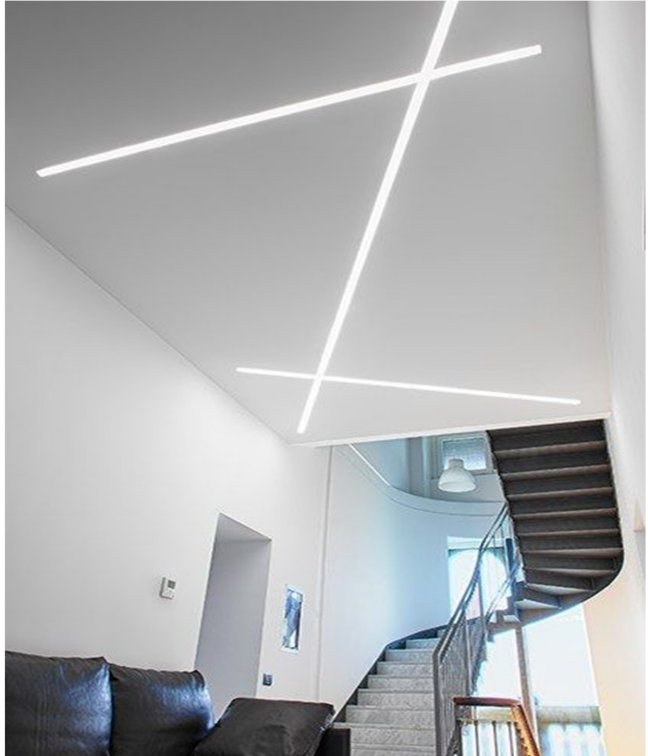

Item no: DS-LPL868

Standard Length: 3 meter