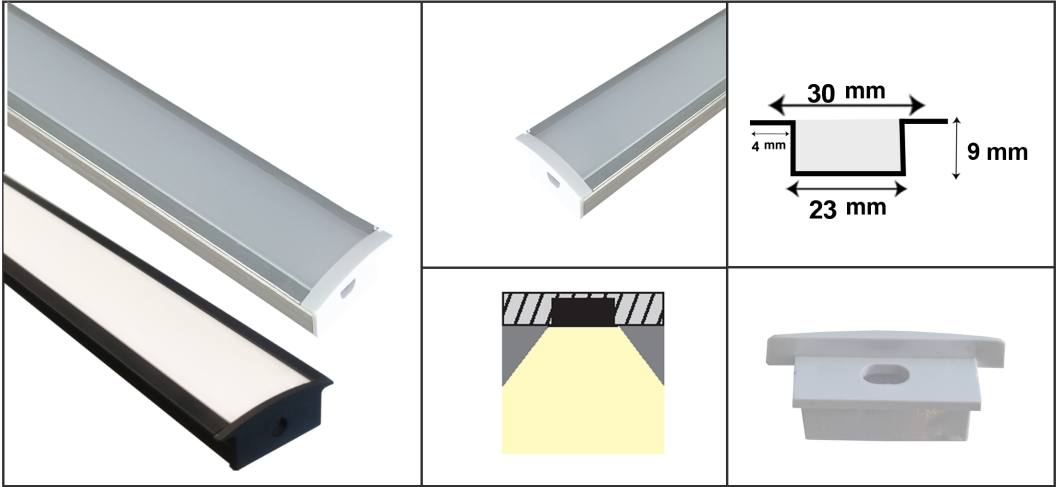

LED Linear Pendant lighting use suspension wires to hang from the ceiling, and are most suited to rooms with generous ceiling height. These are also ideal for creating stunning accent lighting. Surface Mounted LED Linear lights are mounted on to the surface of the and are suited to situations where pendant lights could be too low due to ceiling height, Recessed LED linear are recessed into a surface, be it a ceiling, wall or . This offers clean, uninterrupted lines.

Standard Length: 3 meter

Item no: DS-L863

Standard Length: 3 meter

Item no: DS-L859

Standard Length: 3 meter

Item no: DS-L866

Standard Length: 3 meter

Item no: DS-L870