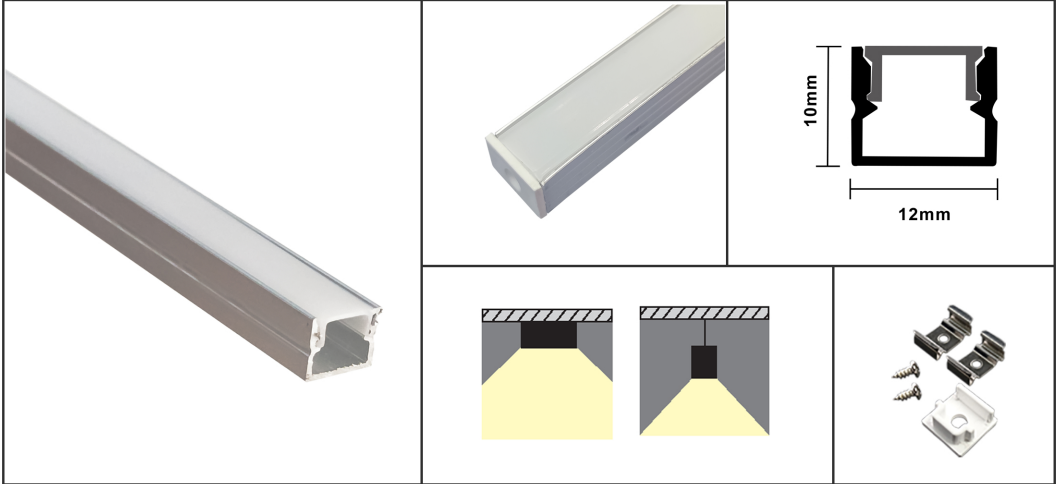

Item no: DS-L790