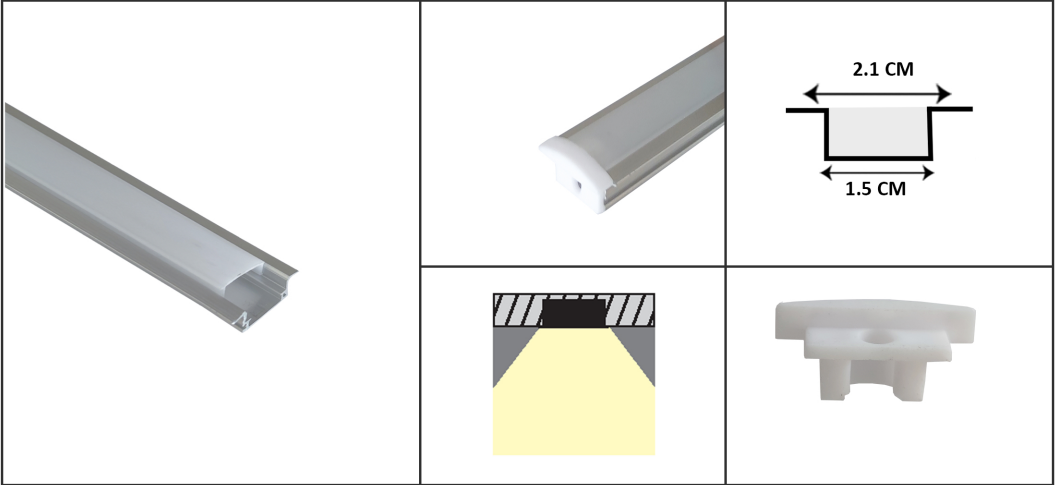

Item no: DS-L796