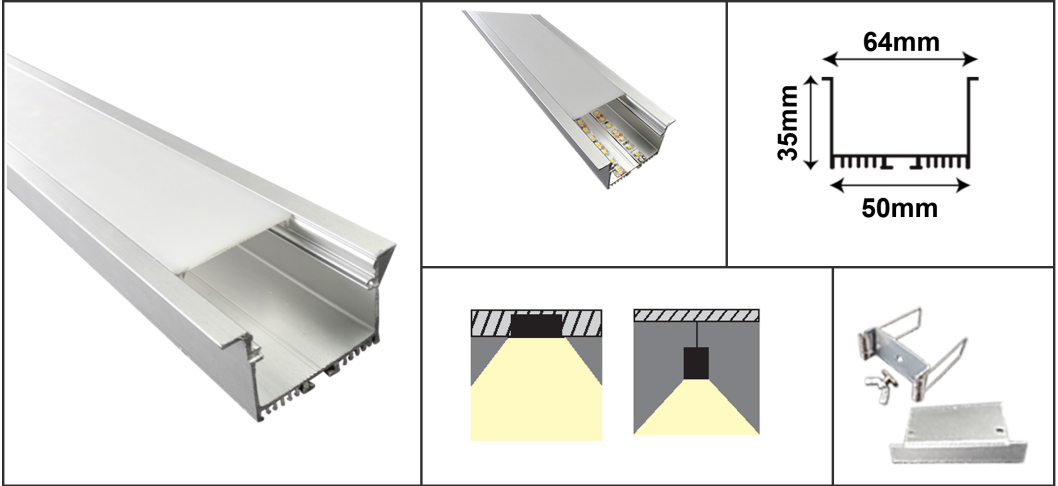

LED Linear Pendant lighting use suspension wires to hang from the ceiling, and are most suited to rooms with generous ceiling height. These are also ideal for creating stunning accent lighting. Surface Mounted LED Linear lights are mounted on to the surface of the and are suited to situations where pendant lights could be too low due to ceiling height, Recessed LED linear are recessed into a surface, be it a ceiling, wall or . This offers clean, uninterrupted lines.

Standard Length: 3 meter

Item no: DS-L780

Standard Length: 3 meter

Item no: DS-L798

Standard Length: 3 meter

Item no: DS-LPL868

Standard Length: 3 meter

Item no: DS-L810