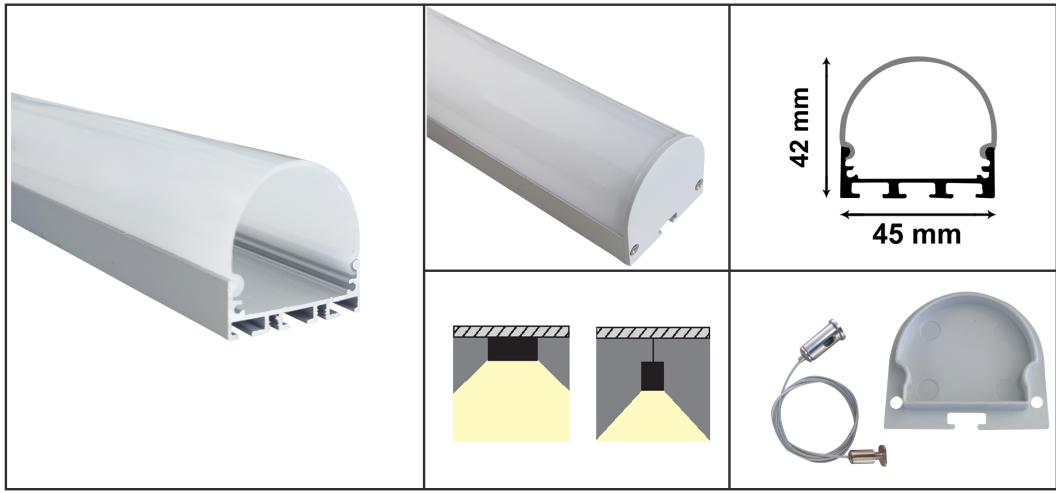

LED Linear Pendant lighting use suspension wires to hang from the ceiling, and are most suited to rooms with generous ceiling height. These are also ideal for creating stunning accent lighting. Surface Mounted LED Linear lights are mounted on to the surface of the and are suited to situations where pendant lights could be too low due to ceiling height, Recessed LED linear are recessed into a surface, be it a ceiling, wall or . This offers clean, uninterrupted lines.

Standard Length: 3 meter

Item no: DS-LPL866R

Standard Length: 3 meter

Item no: DS-LPL812

Standard Length: 3 meter

Item no: DS-L806R

Standard Length: 6-3 meter

Item no: DS-L889

Item no: DS-L885

Item no: DS-L888

Item no: DS-L901

Standard Length: 3 meter

Item no: DS-L902

Standard Length: 3 meter

Item no: DS-L903

Standard Length: 3 meter