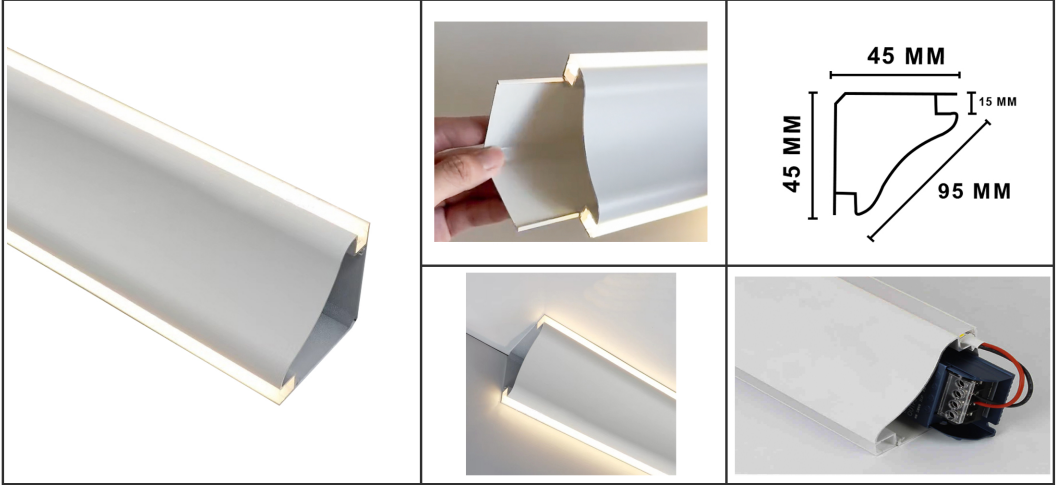

LED Linear Pendant lighting use suspension wires to hang from the ceiling, and are most suited to rooms with generous ceiling height. These are also ideal for creating stunning accent lighting. Surface Mounted LED Linear lights are mounted on to the surface of the and are suited to situations where pendant lights could be too low due to ceiling height, Recessed LED linear are recessed into a surface, be it a ceiling, wall or . This offers clean, uninterrupted lines.

Standard Length: 3 meter

Item no: DS-L881

Standard Length: 3 meter

Item no: DS-L805

Standard Length: 3 meter

Item no: DS-L882

Standard Length: 3 meter

Item no: DS-L808