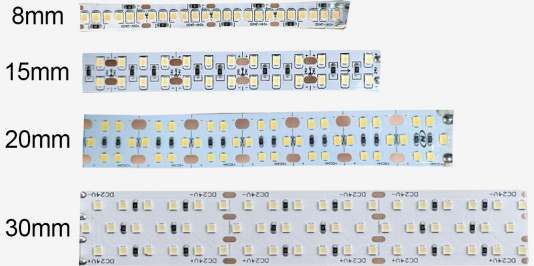

LED Linear Pendant lighting use suspension wires to hang from the ceiling, and are most suited to rooms with generous ceiling height. These are also ideal for creating stunning accent lighting. Surface Mounted LED Linear lights are mounted on to the surface of the and are suited to situations where pendant lights could be too low due to ceiling height, Recessed LED linear are recessed into a surface, be it a ceiling, wall or . This offers clean, uninterrupted lines.

LED Linear lights can be straight or shaped to create dramatic sculptures for ultimate effect, Straight profiles will typically create a subtler effect, but can also be used to create eye catching geometric style designs. LED linear is very versatile and can be used for a number of lighting applications :
(General lighting,Task lighting...)

LED STRIP LIGHT

New quality LED Strip 24V 2835 LED, 5 meter (600 LED's).
 This is a nice bright strip suitable for most lighting applications
 Will show reduced 'spotting' while installation, With 120 led's per meter.

Product information:

- Strip Size (Length Per Roll): 5 meters x 8mm wide
- LED Chip: 2835 SMD
- LEDs per/m: 120-240
- Voltage: 24V-12V
- Cutting Length: 50mm
- Color : White , Warm White,
 Natural White, Red, Green, Blue
- IP Rating: IP20, IP65
- Beam angle : 120°
- Power Consumption: Approx 9.5-28W/m
- Working Temperature: -25° to +60°.