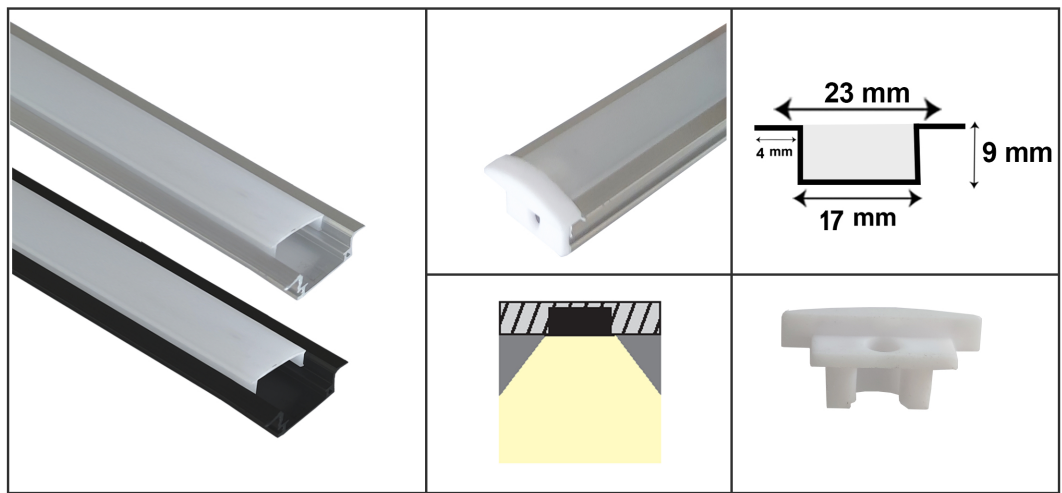

Item no: DS-L863