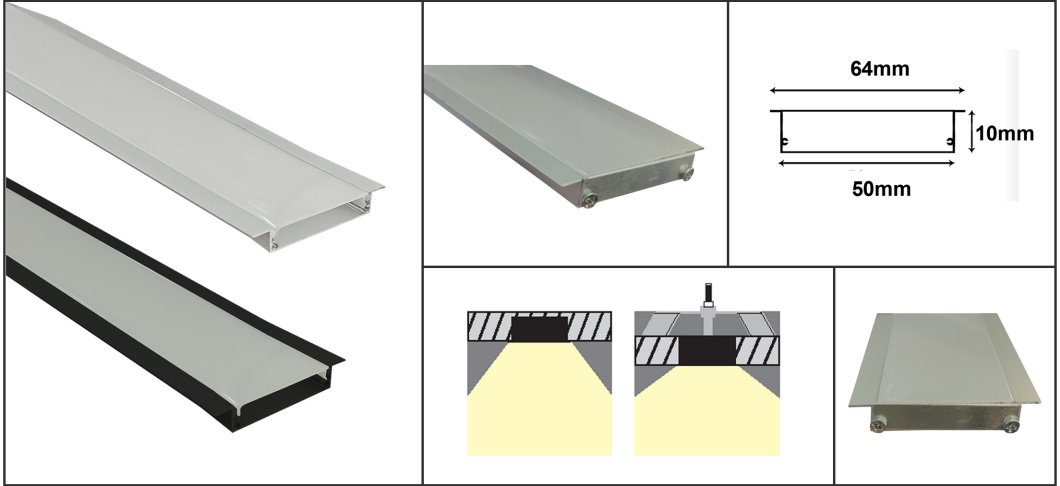

LED Linear Pendant lighting use suspension wires to hang from the ceiling, and are most suited to rooms with generous ceiling height. These are also ideal for creating stunning accent lighting. Surface Mounted LED Linear lights are mounted on to the surface of the and are suited to situations where pendant lights could be too low due to ceiling height, Recessed LED linear are recessed into a surface, be it a ceiling, wall or . This offers clean, uninterrupted lines.

Standard Length: 3 meter

Item no: DS-L780

Standard Length: 3 meter

Item no: DS-L798

Standard Length: 3 meter

Item no: DS-LPL868

Standard Length: 3 meter

Item no: DS-L810