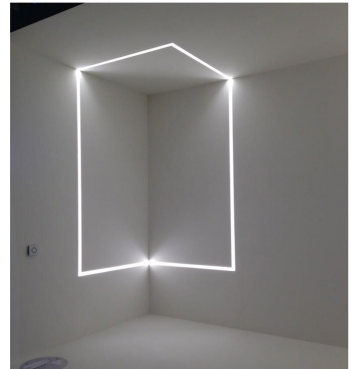

Standard Length: 3 meter