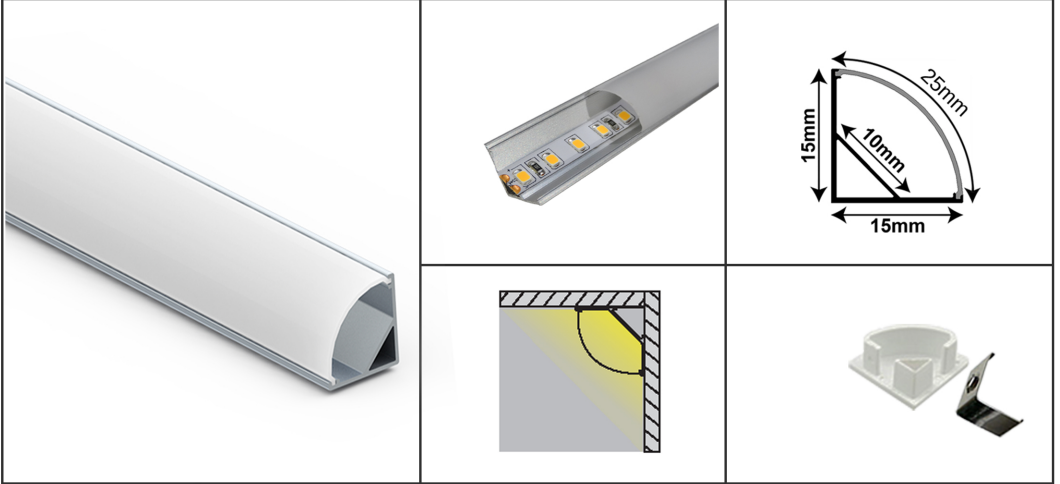

Item no: DS-L883