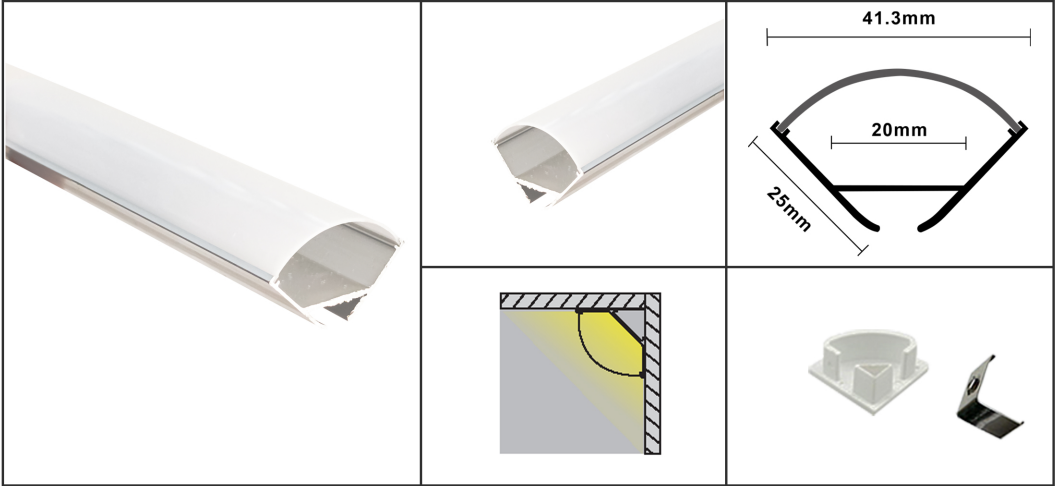

LED Linear Pendant lighting use suspension wires to hang from the ceiling, and are most suited to rooms with generous ceiling height. These are also ideal for creating stunning accent lighting. Surface Mounted LED Linear lights are mounted on to the surface of the and are suited to situations where pendant lights could be too low due to ceiling height, Recessed LED linear are recessed into a surface, be it a ceiling, wall or . This offers clean, uninterrupted lines.

Standard Length: 3 meter

Item no: DS-L881

Standard Length: 3 meter

Item no: DS-L805

Standard Length: 3 meter

Item no: DS-L882

Standard Length: 3 meter

Item no: DS-L808