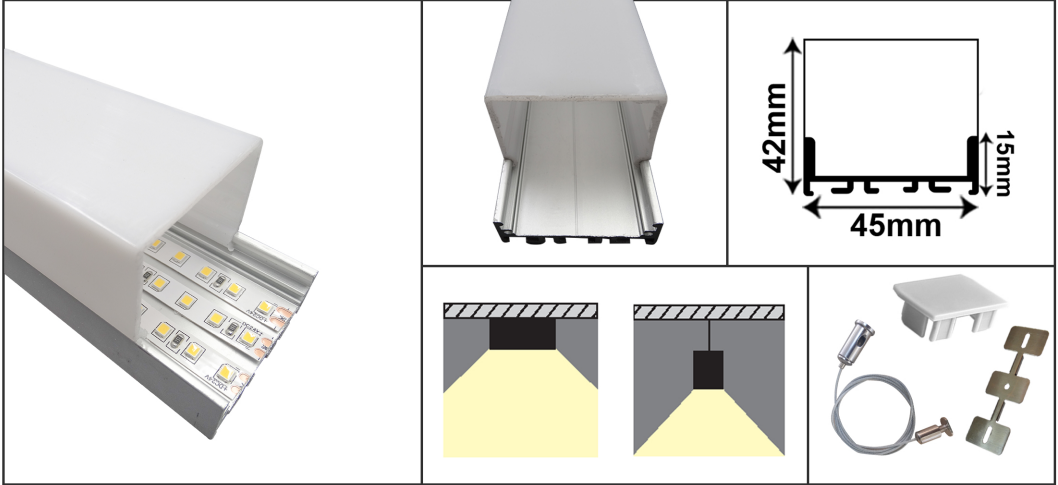

Item no: DS-L804