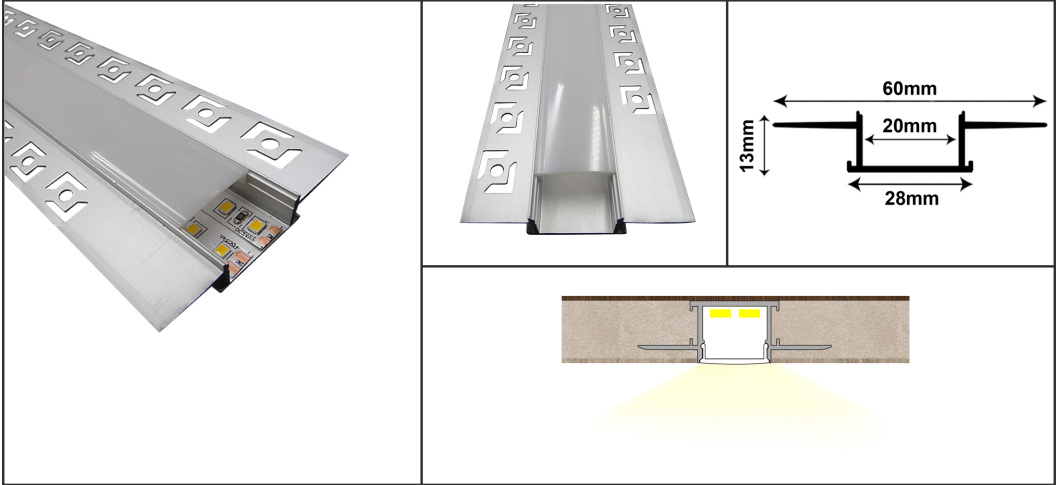

LED Linear Pendant lighting use suspension wires to hang from the ceiling, and are most suited to rooms with generous ceiling height. These are also ideal for creating stunning accent lighting. Surface Mounted LED Linear lights are mounted on to the surface of the and are suited to situations where pendant lights could be too low due to ceiling height, Recessed LED linear are recessed into a surface, be it a ceiling, wall or . This offers clean, uninterrupted lines.

Item no: DS-L885

Item no: DS-L888

Item no: DS-L901

Standard Length: 3 meter

Item no: DS-L902

Standard Length: 3 meter

Item no: DS-L903

Standard Length: 3 meter