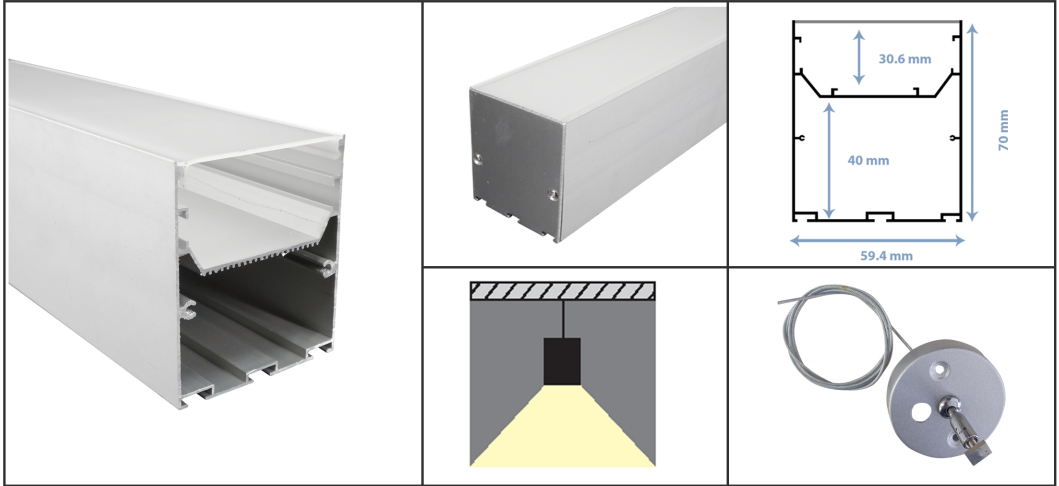

LED Linear Pendant lighting use suspension wires to hang from the ceiling, and are most suited to rooms with generous ceiling height. These are also ideal for creating stunning accent lighting. Surface Mounted LED Linear lights are mounted on to the surface of the and are suited to situations where pendant lights could be too low due to ceiling height, Recessed LED linear are recessed into a surface, be it a ceiling, wall or . This offers clean, uninterrupted lines.

Item no: DS-L794

Standard Length: 3 meter

Item no: DS-AL860

Standard Length: 3 meter

Item no: DS-AL861

Standard Length: 3 meter

Item no: DS-AL862

Standard Length: 3 meter

Item no: DS-AL863

Standard Length: 3 meter

Item no: DS-AL865

Standard Length: 3 meter

Item no: DS-AL864

Standard Length: 3 meter

Item no: DS-LPL875

FLEXIBLE LINEAR LIGHT

Standard Length: 3 meter

Item no: DS-LPL876

FLEXIBLE LINEAR LIGHT

Standard Length: 3 meter

Item no: DS-LPL877

FLEXIBLE LINEAR LIGHT

Standard Length: 3 meter