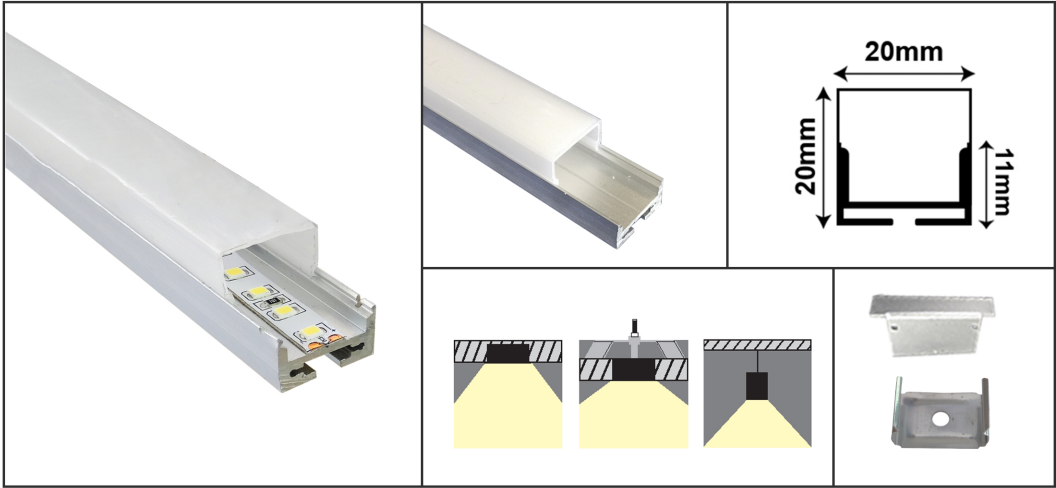

LED Linear Pendant lighting use suspension wires to hang from the ceiling, and are most suited to rooms with generous ceiling height. These are also ideal for creating stunning accent lighting. Surface Mounted LED Linear lights are mounted on to the surface of the and are suited to situations where pendant lights could be too low due to ceiling height, Recessed LED linear are recessed into a surface, be it a ceiling, wall or . This offers clean, uninterrupted lines.

Item no: DS-L904

Standard Length: 3 meter

Item no: DS-LPL869

Standard Length: 3 meter

Item no: DS-L801

Standard Length: 3 meter

Item no: DS-L799

Standard Length: 3 meter