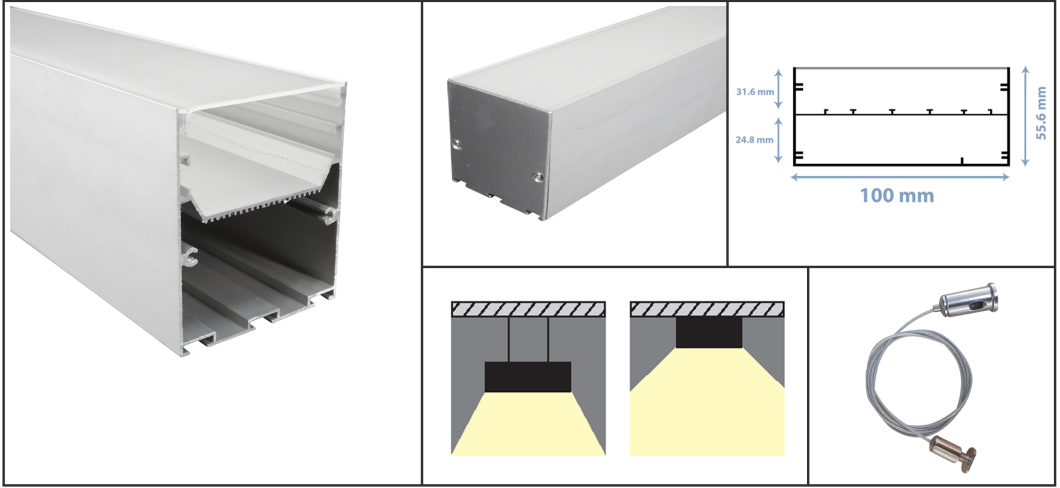

LED Linear Pendant lighting use suspension wires to hang from the ceiling, and are most suited to rooms with generous ceiling height. These are also ideal for creating stunning accent lighting. Surface Mounted LED Linear lights are mounted on to the surface of the and are suited to situations where pendant lights could be too low due to ceiling height, Recessed LED linear are recessed into a surface, be it a ceiling, wall or . This offers clean, uninterrupted lines.

Item no: DS-L794

Standard Length: 3 meter

Item no: DS-AL860

Standard Length: 3 meter

Item no: DS-AL861

Standard Length: 3 meter

Item no: DS-AL862

Standard Length: 3 meter

Item no: DS-AL863

Standard Length: 3 meter

Item no: DS-AL865

Standard Length: 3 meter

Item no: DS-AL864

Standard Length: 3 meter

Item no: DS-LPL875

FLEXIBLE LINEAR LIGHT