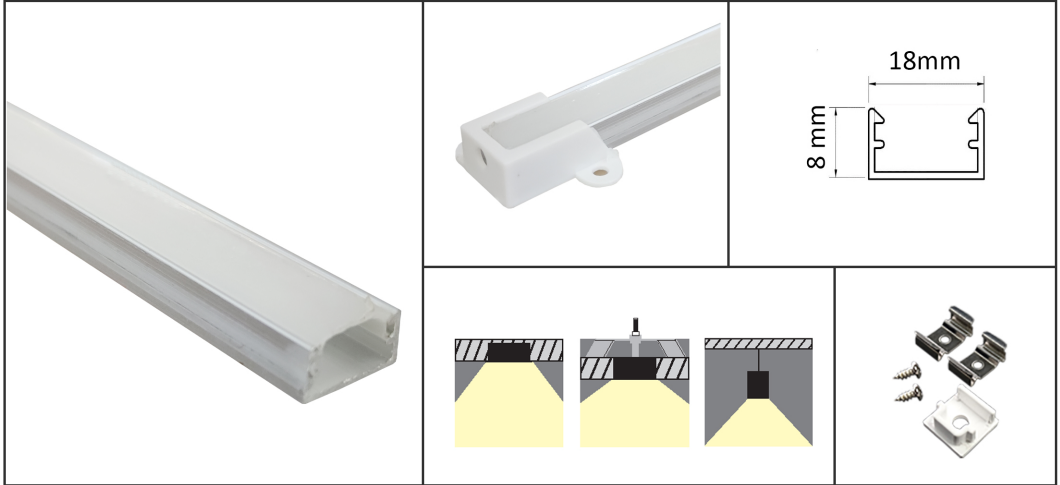

LED Linear Pendant lighting use suspension wires to hang from the ceiling, and are most suited to rooms with generous ceiling height. These are also ideal for creating stunning accent lighting. Surface Mounted LED Linear lights are mounted on to the surface of the and are suited to situations where pendant lights could be too low due to ceiling height, Recessed LED linear are recessed into a surface, be it a ceiling, wall or . This offers clean, uninterrupted lines.

Item no: DS-L904

Standard Length: 3 meter

Item no: DS-LPL869

Standard Length: 3 meter

Item no: DS-L801

Standard Length: 3 meter

Item no: DS-L799

Standard Length: 3 meter