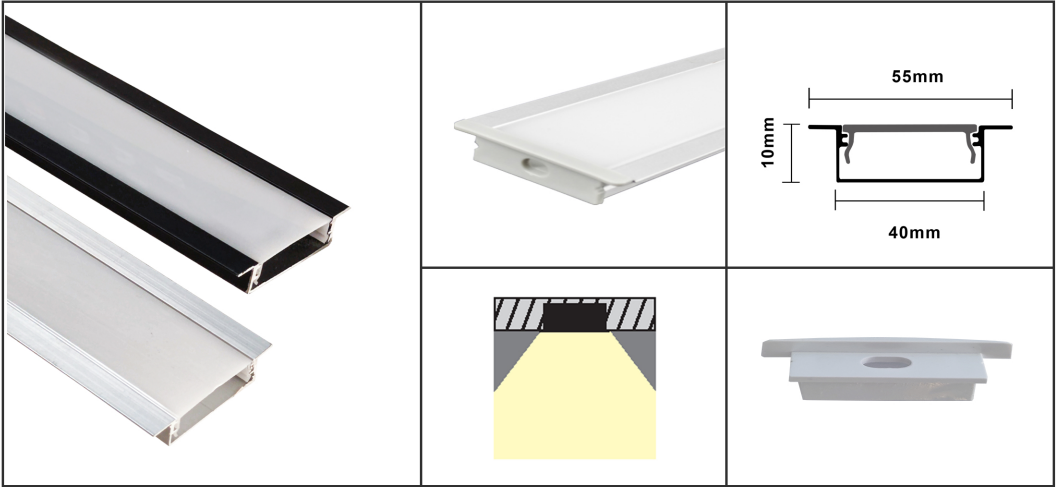

Item no: DS-L780