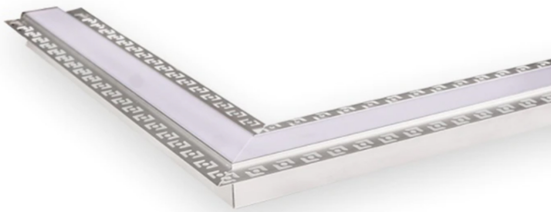

LED Linear Pendant lighting use suspension wires to hang from the ceiling, and are most suited to rooms with generous ceiling height. These are also ideal for creating stunning accent lighting. Surface Mounted LED Linear lights are mounted on to the surface of the and are suited to situations where pendant lights could be too low due to ceiling height, Recessed LED linear are recessed into a surface, be it a ceiling, wall or . This offers clean, uninterrupted lines.

Item no: DS-L885

Item no: DS-L888

Item no: DS-L901

Standard Length: 3 meter

Item no: DS-L902

Standard Length: 3 meter

Item no: DS-L903

Standard Length: 3 meter