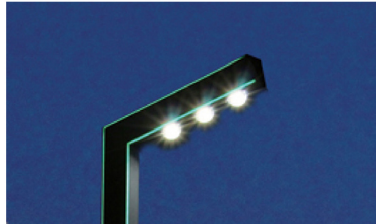

Technology information				
Product Code	JB-GN007G1	JB-GN007G2	JB-GN007H1	JB-GN007H2
Lamp size	 120 x 120mm	 120 x 120mm	 100 x 100mm	 100 x 100mm
Product height	4M-6M	4M-6M	3M-4M	3M-4M
Power	30W - 60W	30W - 60W	20W / 30W	20W / 30W
Lamp material	6063 Aluminum material			
Color temp	3000K / 6000K			
Strip color temp	Blue / Green / Red / Pink / Warm white			
LED chips	PHILIPS / CREE / BRIGDELUX			
Power supply	PHILIPS driver / MW driver from taiwan / MOSO®			
Lens angle	120°70°			
Efficiency	87%			
Input voltage	AC85-265V			
Protection levels	IP65