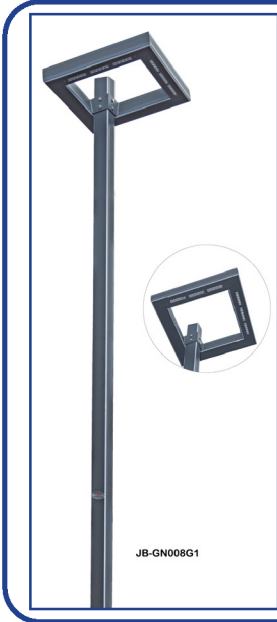

Technology information

Product Code	JB-GN008G1	JB-GN008H1
Lamp size	 120 x 120mm	 100 x 100mm
Product height	4M-6M	3M-4M
Power	30W - 60W	20W / 30W
Lamp material	6063 Aluminum material	
Color temp	3000K / 6000K	
Strip color temp	Blue / Green / Red / Pink / Warm white	
LED chips	PHILIPS / CREE / BRIGDELUX	
Power supply	PHILIPS driver / MW driver from taiwan / MOSO®	
Lens angle	120°70°	
Efficiency	87%	
Input voltage	AC85-265V	
Protection levels	IP65