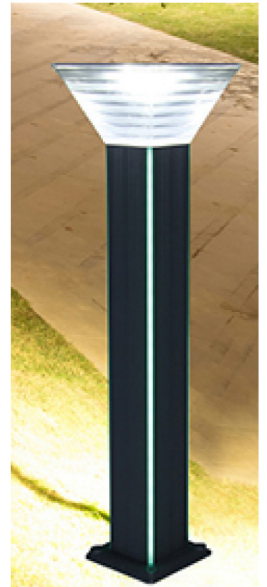

JB-GG025J3

JB-GG0231

JB-GG002G1

JB-GG022B1

Technology information

Product Code	JB-GG00231	JB-GG002G1	JB-022B1
Lamp size	 180*80mm	 120*120mm	 150*75mm
Product height	80CM	80CM	80CM
Power	3W	9W	10W
Lamp material	6063 Aluminum material		
Color temp	3000K / 6000K		
Strip color temp	Blue / Green / Red / Pink / Warm white		
LED chips	PHILIPS / BRIGDELUX		
Power supply	JUNBO driver		
Efficiency	87%		
Input voltage	AC85-265V		
Protection levels	IP65		