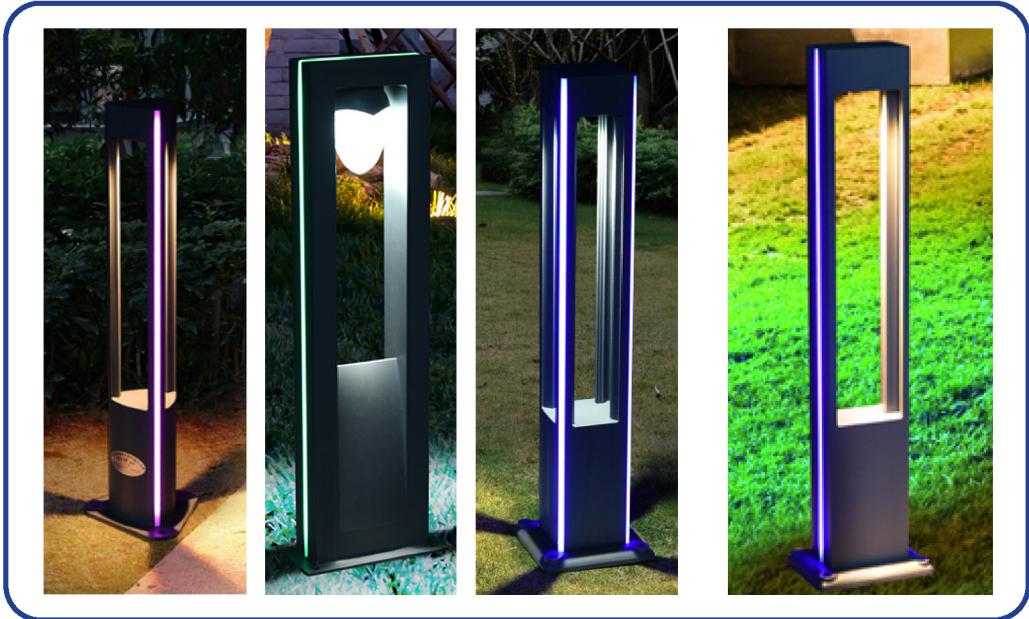

JB-W205Y3D