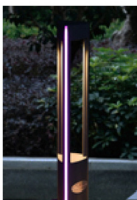

JB-GG029C1

JB-GG030G1

JB-GG023I2

JB-GG031D1

Technology information

Product Code	JB-GG029C1	JB-GG030G1	JB-GG023I2	JB-GG031D1
Lamp size	 130 x 85mm	 120 x 120mm	 200 x 80mm	 130 x 130 x 130mm
Product height	80CM	80CM	80CM	80CM
Power	5W	5W	10W	5W
Lamp material	6063 Aluminum material			
Color temp	3000K / 6000K			
Strip color temp	Blue / Green / Red / Pink / Warm white			
LED chips	CREE			
Power supply	JUNBO driver			
Efficiency	87%			
Input voltage	AC85-265V			
Protection levels	IP65			