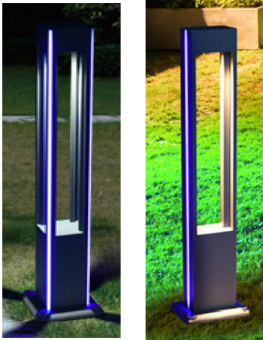

JB-GG029C1

JB-GG030G1

JB-GG023I2

JB-GG031D1

Technology information

Product Code	JB-GG029C1	JB-GG030G1	JB-GG023I2	JB-GG031D1
Lamp size	 130 x 85mm	 120 x 120mm	 200 x 80mm	 130 x 130 x 130mm
Product height	80CM	80CM	80CM	80CM
Power	5W	5W	10W	5W
Lamp material	6063 Aluminum material			
Color temp	3000K / 6000K			
Strip color temp	Blue / Green / Red / Pink / Warm white			
LED chips	CREE			
Power supply	JUNBO driver			
Efficiency	87%			
Input voltage	AC85-265V			
Protection levels	IP65			