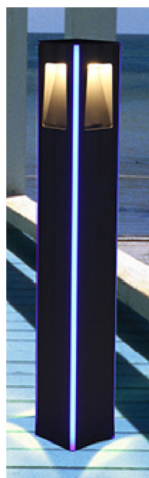

Technology information

Product Code	JB-GG026G4	JB-GG028C2	JB-GG027B2
Lamp size	 120 × 120mm	 130 × 85mm	 150 × 75mm
Product height	80CM	80CM	80CM
Power	12W	8W	8W
Lamp material	6063 Aluminum material		
Color temp	3000K / 6000K		
Strip color temp	Blue / Green / Red / Pink / Warm white		
LED chips	BRIGDELUX		
Power supply	JUNBO driver		
Efficiency	87%		
Input voltage	AC85-265V		
Protection levels	IP65