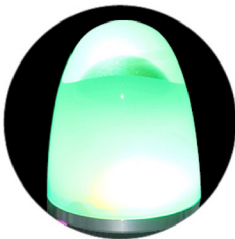

Technology information

Product Code	JB-GG025X2	JB-GG025X5	JB-GG021Y3
Lamp size	 Ø 89mm	 Ø 89mm	 Ø 114mm
Product height	80CM	80CM	80CM
Power	7W	7W	9W
Lamp material	6063 Aluminum material		
Color temp	3000K / 6000K		
Strip color temp	Blue / Green / Red / Pink / Warm white		
LED chips	CREE		
Power supply	JUNBO driver		
Efficiency	87%		
Input voltage	AC85-265V		
Protection levels	IP65