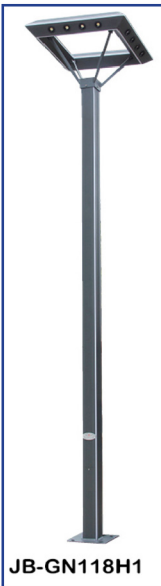

Technology information

Product Code	JB-GN117D1	JB-GN118H1
Lamp size	 130 x 130 x 130mm	 120 x 120mm
Product height	3M-4M	3M-4M
Power	30W	48W
Lamp material	6063 Aluminum material	
Color temp	3000K / 6000K	
Strip color temp	Blue / Green / Red / Pink / Warm white	
LED chips	PHILIPS / CREE / BRIGDELUX	
Power supply	PHILIPS driver / MW driver from taiwan / MOSO®	
Lens angle	120°70°	
Efficiency	87%	
Input voltage	AC85-265V	
Protection levels	IP65