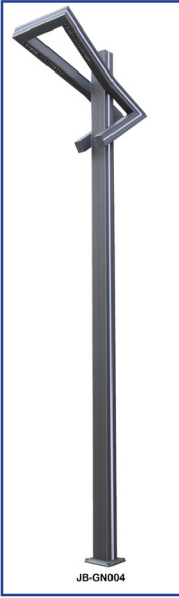

Technology information

Product Code	JB-GN010A1	JB-GN010C1
Lamp size		
	150 x 100mm	130 x 85mm
Product height	4M-6M	3M-4M
Power	2 x 30W - 2 x 60W	2 x 20W / 2 x 30W
Lamp material	6063 Aluminum material	
Color temp	3000K / 6000K	
Strip color temp	Blue / Green / Red / Pink / Warm white	
LED chips	PHILIPS / CREE / BRIGDELUX	
Power supply	PHILIPS driver / MW driver from taiwan / MOSO®	
Lens angle	120°70°	
Efficiency	87%	
Input voltage	AC85-265V	
Protection levels	IP65	

JB-GN003B1

JB-GN003EY2

JB-GN003E1

Product Code	JB-GN003A1	JB-GN003B1	JB-GN003C1	JB-GN003E1	JB-GN003EY2
Lamp size					
Product height	4M-6M	3M-4M	3M-4M	3M-4M	3M-4M
Power	30W+10W 60W+20W	20W+10W / 30W+10W		20W-40W	20W+7W 30W+7W
Lamp material	6063 Aluminum material				
Color temp.	3000K / 6000K				
Strip color temp.	Blue / Green / Red / Pink / Warm white				
LED chips	PHILIPS / CREE / BRIGDELUX				
Power supply	PHILIPS driver / MW driver from taiwan / MOSO®				
Lens angle	120°/70°				
Efficiency	87%				
Input voltage	AC85-265V				

Technology information

Product Code	JB-GN005A1	JB-GN005C1	JB-GN12911
Lamp size	 150 × 100mm	 130 × 85mm	 200 × 100mm
Product height	4M-6M	3M-3.5M	3M-4M
Power	40W	40W	36W
Lamp material	6063 Aluminum material		
Color temp	3000K / 6000K		
Strip color temp	Blue / Green / Red / Pink / Warm white		
LED chips	PHILIPS / CREE / BRIGDELUX		
Power supply	PHILIPS driver / MW driver from taiwan / MOSO®		
Lens angle	120°70°		
Efficiency	87%		
Input voltage	AC85-265V		
Protection levels	IP65		