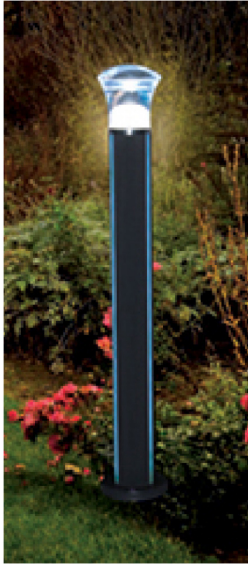

Technology information

Product Code	JB-GG021R1	JB-GG021R6
Lamp size	 Φ 76mm	 Φ 76mm
Product height	80CM	80CM
Power	5W	5W
Lamp material	6063 Aluminum material	
Color temp	3000K / 6000K	
Strip color temp	Blue / Green / Red / Pink / Warm white	
LED chips	CREE	
Power supply	JUNBO driver	
Efficiency	87%	
Input voltage	AC85-265V	
Protection levels	IP65