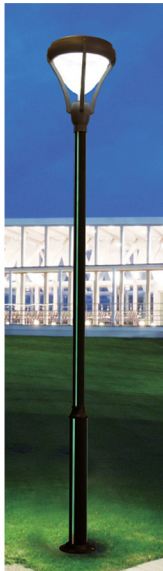

Technology information

Product Code	JB-GN103Z4		JB-GN103Z5	
Lamp size	 Φ114mm+Φ76mm	 Φ140mm+Φ89mm	 Φ114mm+Φ76mm	 Φ140mm+Φ89mm
Product height	3M-3.5M	3.5M-4M	3M-3.5M	3.5M-4M
Power	30W		30W	
Lamp material	6063 Aluminum material			
Color temp	3000K / 6000K			
Strip color temp	Blue / Green / Red / Pink / Warm white			
LED chips	PHILIPS / CREE / BRIGDELUX			
Power supply	PHILIPS driver / MW driver from taiwan / MOSO®			
Lens angle	120°70°			
Efficiency	87%			
Input voltage	AC85-265V			
Protection levels	IP65