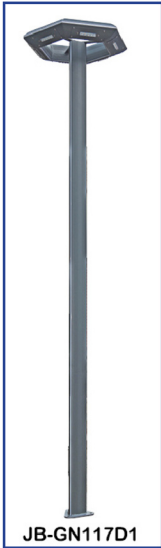

Technology information

Product Code	JB-GN117D1	JB-GN118H1
Lamp size	 130 x 130 x 130mm	 120 x 120mm
Product height	3M-4M	3M-4M
Power	30W	48W
Lamp material	6063 Aluminum material	
Color temp	3000K / 6000K	
Strip color temp	Blue / Green / Red / Pink / Warm white	
LED chips	PHILIPS / CREE / BRIGDELUX	
Power supply	PHILIPS driver / MW driver from taiwan / MOSO®	
Lens angle	120°70°	
Efficiency	87%	
Input voltage	AC85-265V	
Protection levels	IP65