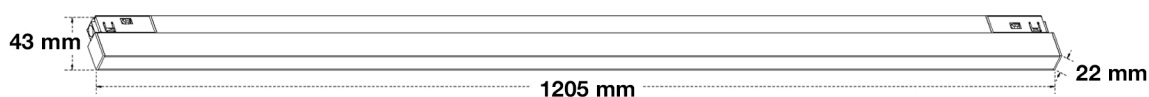

Model	DS-MG430		
Power	40W		
Material	6063 aluminum	CCT 3000K/4000K/6000K/Dimmable	
Housing color	Black/White/other color	CRI	≥90
IP rate	IP20	Beam angle	120°
Intelligent dimming	YES	LED	OSRAM
Lumen	>80LM/W	Voltage	DC48V