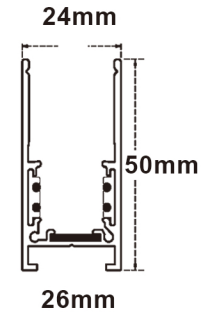

picture	name	drawing	Size(MM)	picture	name	drawing	Size(MM)
	outer L rail connector		100*100		inner L rail connector		100*100
	90° T rail connector		160*115		90°+ rail connector		160*160
	recessed rail end cap		27*52		recessed rail connect kits		10*50
	recessed rail adaptor		18*90		input adaptor		18*90
	T rail adaptor		90		90° L rail adaptor		90
	150W built-in power supply		23*230				

DS-M420

Model : DS-MG420

Size : W24 x 50mm

Length : 3 m

Material : aluminum

Housing color : matte black

Protection class : IP20

install accessories

picture	name	drawing	Size(MM)	picture	name	drawing	Size(MM)
	outer L rail connector		100*100		inner L rail connector		100*100
	90°T rail connector		160*115		90°+ rail connector		160*160
	surface mounted end cap		27*52		recessed rail connect kits		23*105
	suspended wires		2000		input adaptor		90
	recessed rail adaptor		90		90° L rail adaptor		90
	T rail adaptor		90		150W built-in power supply		23*230

installation

DS-M421

Model : DS-MG421
 Size : W61 x 46mm
 Cut - Out Size : W26mm
 Length : 3 m
 Material : aluminum
 Housing color : matte black
 Protection class : IP20

Install accessories

picture	name	drawing	Size(MM)	picture	name	drawing	Size(MM)
	outer L rail connector		100*100		inner L rail connector		100*100
	90°T rail connector		160*115		90°+ rail connector		160*160
	recessed rail end cap		27*52		recessed rail connect kits		10*50
	recessed rail l adaptor		18*90		input adaptor		18*90
	T rail adaptor		90		90° L rail adaptor		90
	150W built-in power supply		23*230				