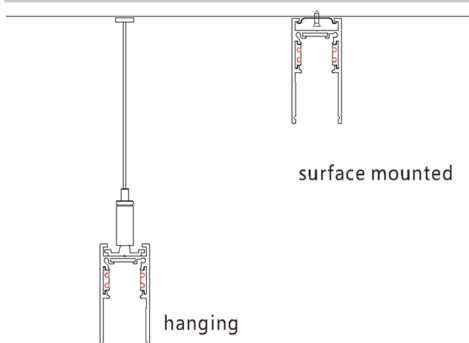

installation