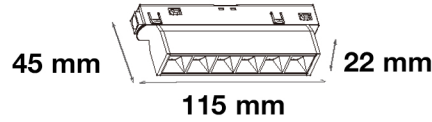

Model	DS-MG440		
Power	6 Watt		
Material	6063 aluminum	CCT	3000K/4000K/6000K/Dimmable
Housing color	Black	CRI	≥90
Protection class	IP20	Beam angle	24°
Intelligent dimming	Available	LED	OSRAM
Lumen	>80LM/W	Voltage	DC48V