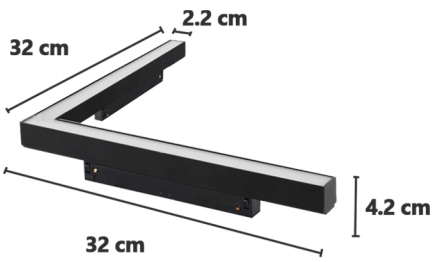

installation

Keel embedded type

Wooden box embedded type

The track and lamps are locked by magnetic suction mechanical buckle

DS-MG428

Lumen : 90 LM/W

CCT : 4000K - 6000K

Beam angle : 120°