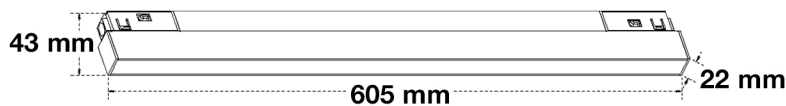

Model	DS-MG430		
Power	20W		
Material	6063 aluminum	CCT 3000K/4000K/6000K/Dimmable	
Housing color	Black/White/other color	CRI	≥90
IP rate	IP20	Beam angle	120°
Intelligent dimming	YES	LED	OSRAM
Lumen	>80LM/W	Voltage	DC48V