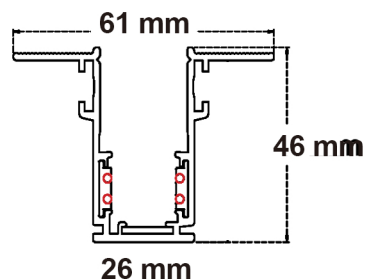

picture	name	drawing	Size(MM)	picture	name	drawing	Size(MM)
	outer L rail connector		100*100		inner L rail connector		100*100
	90°T rail connector		160*115		90°+ rail connector		160*160
	surface mounted end cap		27*52		recessed rail connect kits		23*105
	suspended wires		2000		input adaptor		90
	recessed rail adaptor		90		90° L rail adaptor		90
	T rail adaptor		90		150W built-in power supply		23*230

installation

DS-M421

Model : DS-MG421
 Size : W61 x 46mm
 Cut - Out Size : W26mm
 Length : 3 m
 Material : aluminum
 Housing color : matte black
 Protection class : IP20

Install accessories

picture	name	drawing	Size(MM)	picture	name	drawing	Size(MM)
	outer L rail connector		100*100		inner L rail connector		100*100
	90°T rail connector		160*115		90°+ rail connector		160*160
	recessed rail end cap		27*52		recessed rail connect kits		10*50
	recessed rail l adaptor		18*90		input adaptor		18*90
	T rail adaptor		90		90° L rail adaptor		90
	150W built-in power supply		23*230				