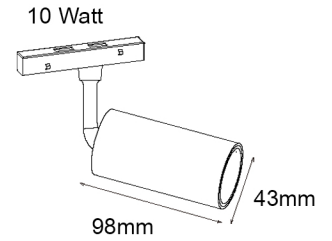

Model	DS-MG450		
Size	Φ55*125mm	Power	10W
Material	6063 aluminum	CCT	3000K/4000K/6000K,
Housing color	Black	CRI	≥90
Protection class	IP20	Beam angle	15°/24°/36°
Intelligent dimming	Available	LED	OSRAM
Lumen	>80LM/W	Voltage	DC48V