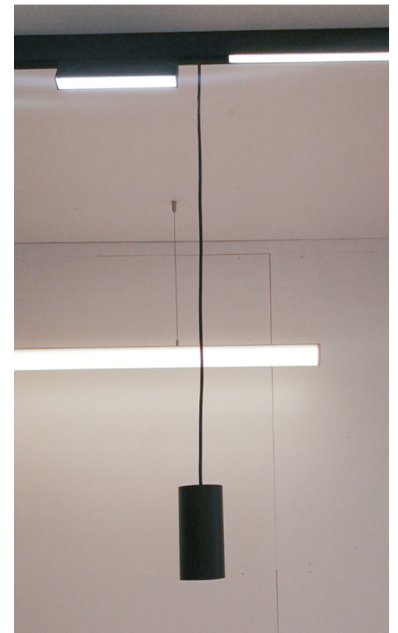

Model : DS-MG451

Power: 15 W
CRI : > 90
CCT : 3000K- 4000K
Beam angle : 30°
Material : aluminum
Housing color : matte black
Protection class : IP20