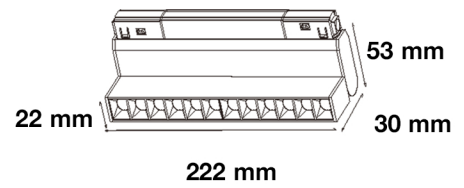

Model	DS-MG431		
Power	12W		
Material	6063 aluminum	CCT	3000K/4000K/6000K
Housing color	Black	CRI	≥90
Protection class	IP20	Beam angle	120°
Intelligent dimming	Available	LED	OSRAM
Lumen	>80LM/W	Voltage	DC48V