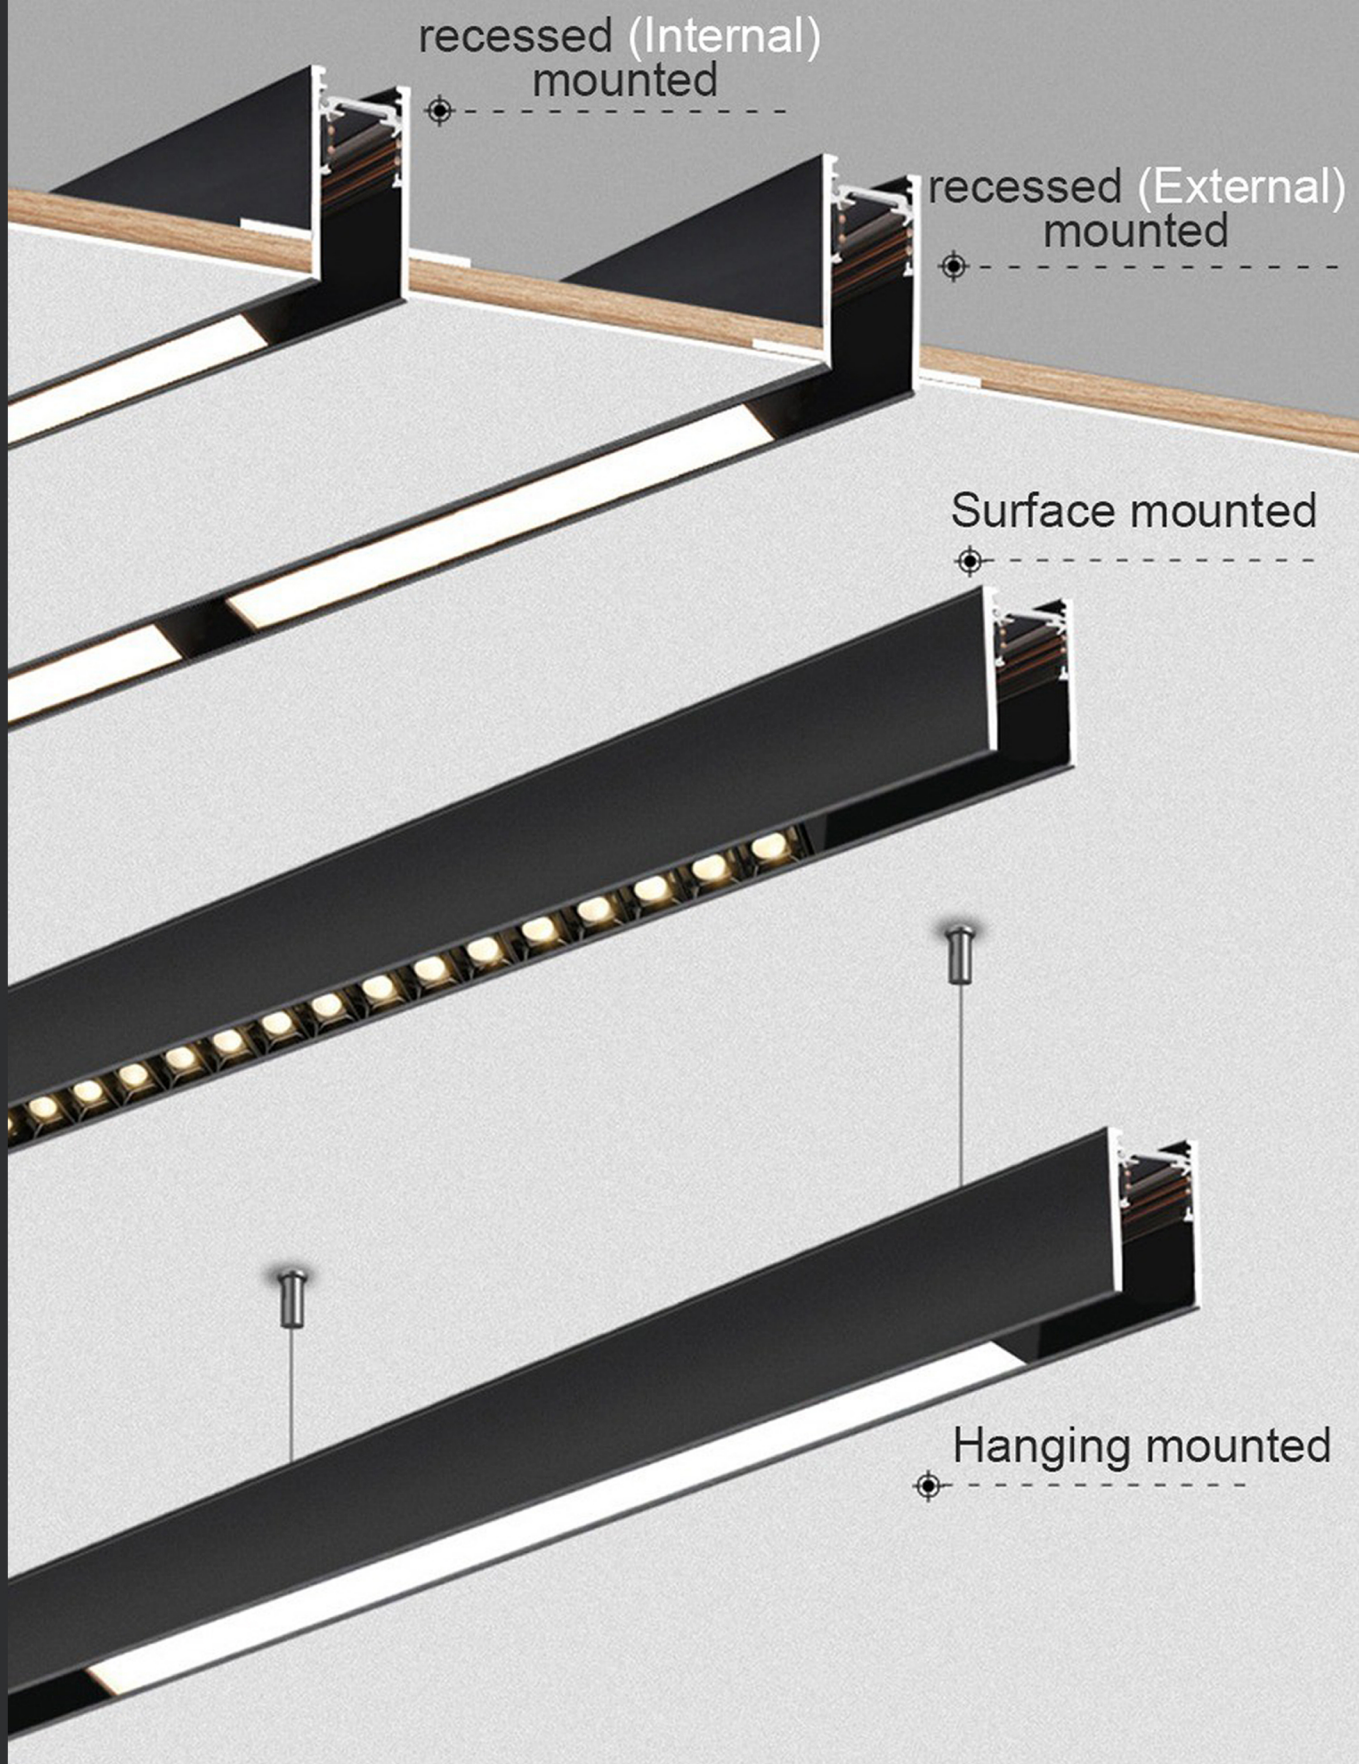

**BAM LIGHT
MAGNET
CATALOGUE**

4 installation methods

recessed (Internal)
mounted

recessed (External)
mounted

Surface mounted

Hanging mounted

About us :

Beam Light Company was established in 2004 in the field of electric lighting materials and LED lighting