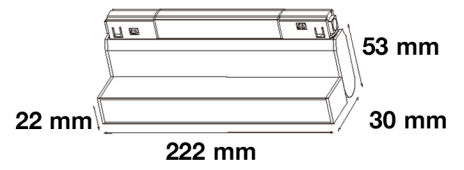

Model	DS-MG441		
Power	12W		
Material	6063 aluminum	CCT	3000K/4000K/6000K
Housing color	Black	CRI	≥90
Protection class	IP20	Beam angle	120°
Intelligent dimming	Available	LED	OSRAM
Lumen	>80LM/W	Voltage	DC48V