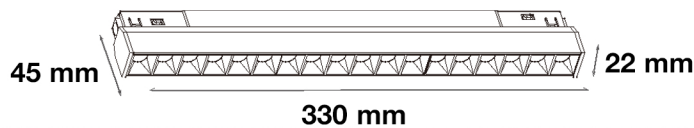

Model	DS-MG440		
Power	18 Watt		
Material	6063 aluminum	CCT	3000K/4000K/6000K/Dimmable
Housing color	Black	CRI	≥90
Protection class	IP20	Beam angle	24°
Intelligent dimming	Available	LED	OSRAM
Lumen	>80LM/W	Voltage	DC48V