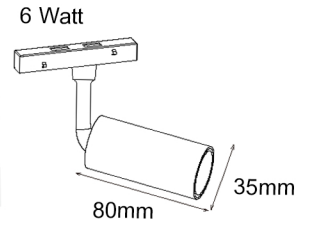

Model	DS-MG450		
Size	Φ45*110mm	Power	6 W
Material	6063 aluminum	CCT	3000K/4000K/6000K
Housing color	Black	CRI	≥90
Protection class	IP20	Beam angle	15°/24°/36°
Intelligent dimming	Available	LED	OSRAM
Lumen	>80LM/W	Voltage	DC48V