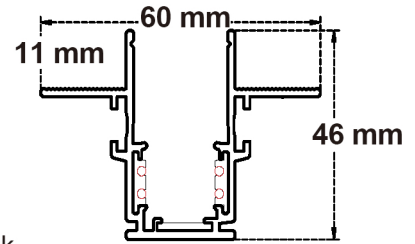

Model : DS-MG419

Size : W61 x 46mm

Cut - Out Size : W26mm

Length : 3 m

Material : aluminum

Housing color : matte black

Protection class : IP20

install accessories

picture	name	drawing	Size(MM)	picture	name	drawing	Size(MM)
	outer L rail connector		100*100		inner L rail connector		100*100
	90° T rail connector		160*115		90°+ rail connector		160*160
	recessed rail end cap		27*52		recessed rail connect kits		10*50
	recessed rail adaptor		18*90		input adaptor		18*90
	T rail adaptor		90		90° L rail adaptor		90
	150W built-in power supply		23*230				

installation

DS-M421

Model : DS-MG421
 Size : W61 x 46mm
 Cut - Out Size : W26mm
 Length : 3 m
 Material : aluminum
 Housing color : matte black
 Protection class : IP20

Install accessories

picture	name	drawing	Size(MM)	picture	name	drawing	Size(MM)
	outer L rail connector		100*100		inner L rail connector		100*100
	90°T rail connector		160*115		90°+ rail connector		160*160
	recessed rail end cap		27*52		recessed rail connect kits		10*50
	recessed rail l adaptor		18*90		input adaptor		18*90
	T rail adaptor		90		90° L rail adaptor		90
	150W built-in power supply		23*230				