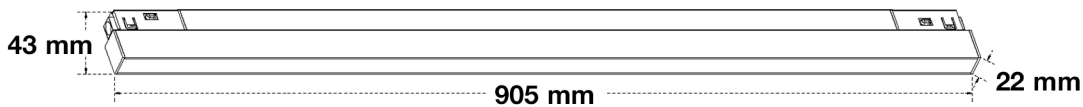

Model	DS-MG430		
Power	30W		
Material	6063 aluminum	CCT 3000K/4000K/6000K/Dimmable	
Housing color	Black/White/other color	CRI	≥90
IP rate	IP20	Beam angle	120°
Intelligent dimming	YES	LED	OSRAM
Lumen	>80LM/W	Voltage	DC48V