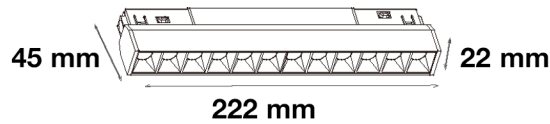

Model	DS-MG440		
Power	12 Watt		
Material	6063 aluminum	CCT	3000K/4000K/6000K/Dimmable
Housing color	Black	CRI	≥90
Protection class	IP20	Beam angle	24°
Intelligent dimming	Available	LED	OSRAM
Lumen	>80LM/W	Voltage	DC48V