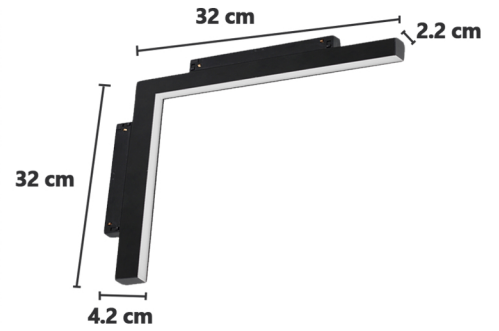

DS-MG428

Lumen : 90 LM/W

CCT : 4000K - 6000K

Beam angle : 120°

CRI : CRI ≥ 90

IP rate : IP20

Material : 6063 aluminum

Voltage : DC48V

DS-MG429