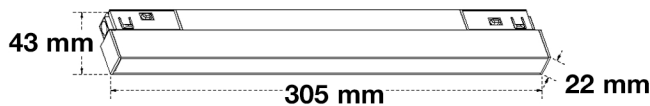

CRI : CRI ≥ 90

IP rate : IP20

Material : 6063 aluminum

Voltage : DC48V

DS-MG429

Model	DS-MG450		
Power	10W		
Material	6063 aluminum	CCT 3000K/4000K/6000K/Dimmable	
Housing color	Black/White/other color	CRI	≥90
IP rate	IP20	Beam angle	120°
Intelligent dimming	YES	LED	OSRAM
Lumen	>80LM/W	Voltage	DC48V