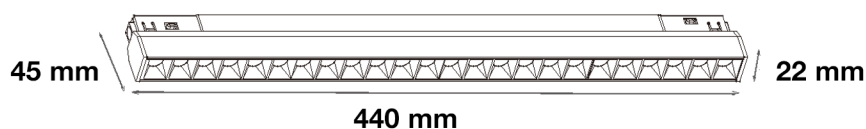

Model	DS-MG440		
Power	24 Watt		
Material	6063 aluminum	CCT	3000K/4000K/6000K/Dimmable
Housing color	Black	CRI	≥90
Protection class	IP20	Beam angle	24°
Intelligent dimming	Available	LED	OSRAM
Lumen	>80LM/W	Voltage	DC48V